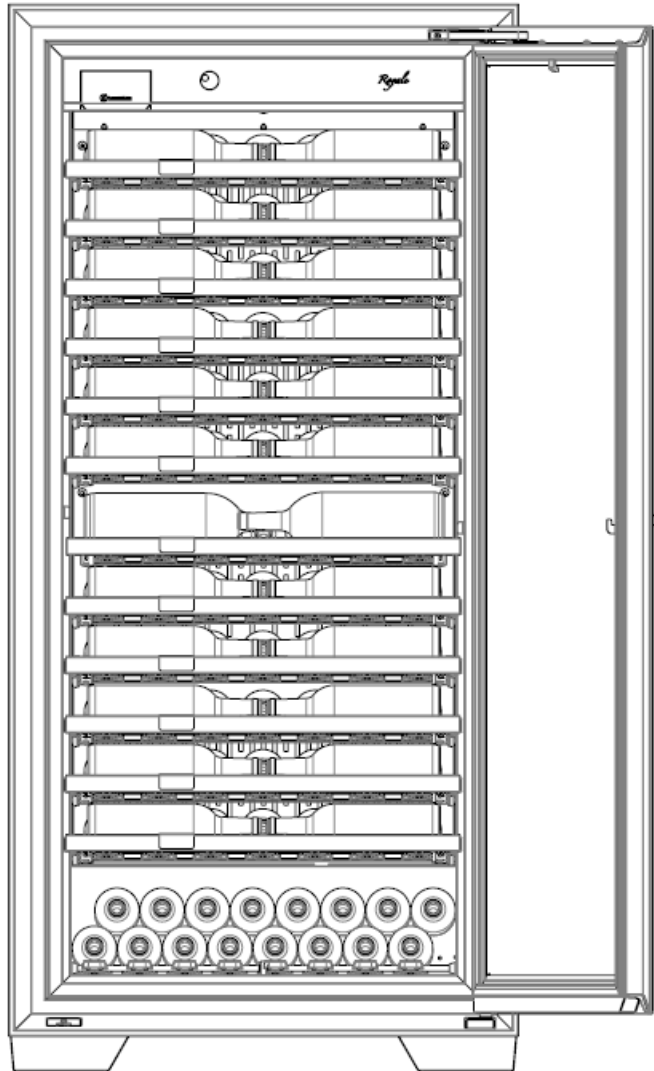

STORAGE Bordeaux
124 bottles

- 12 Shelves of 9 bottles**
+ storage in the bottom part:
- 16 Bordeaux
 - Or 15 Bourgogne
 - Or 14 Champagne

STORAGE Bordeaux + magnums on the front side
106 bottles (incl. 20 magnums)

- 10 Shelves of 9 bottles**
+ storage in the bottom part:
- 16 Bordeaux
 - Or 15 Bourgogne
 - Or 14 Champagne

STORAGE Magnum
66 bottles

- 10 Shelves of 5 magnum**
+ storage in the bottom part:
- 16 Bordeaux
 - Or 15 Bourgogne
 - Or 14 Champagne