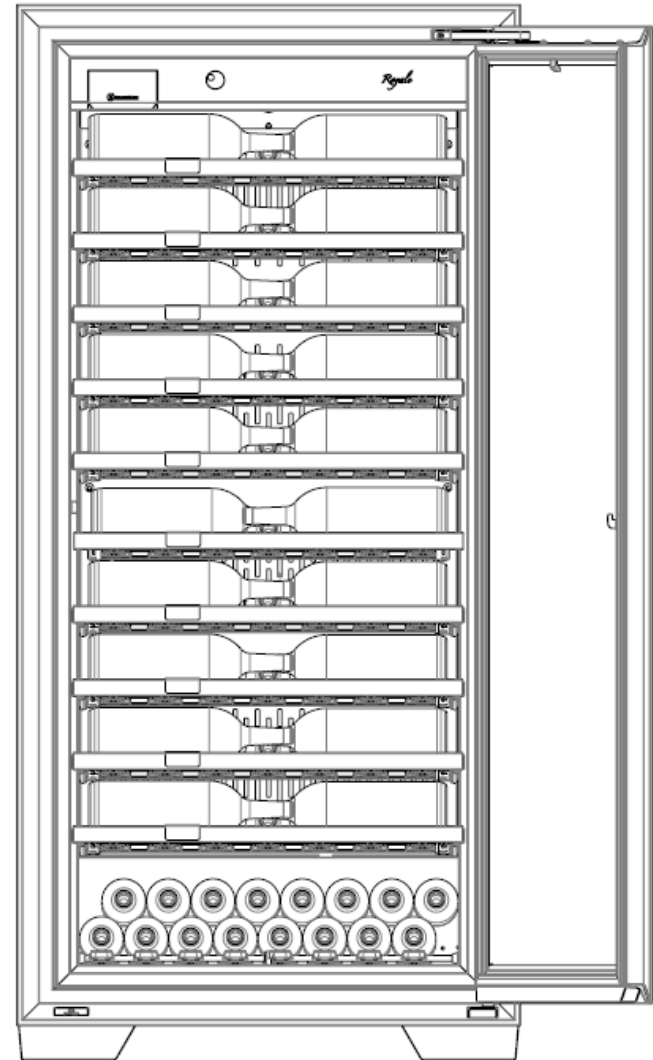

STORAGE Bordeaux
124 bottles

- 12 Shelves of 9 bottles**
+ storage in the bottom part:
- 16 Bordeaux
 - Or 15 Bourgogne
 - Or 14 Champagne

STORAGE Bordeaux + magnums on the front side
106 bottles (incl. 20 magnums)

- 10 Shelves of 9 bottles**
+ storage in the bottom part:
- 16 Bordeaux
 - Or 15 Bourgogne
 - Or 14 Champagne

STORAGE Magnum
66 bottles

- 10 Shelves of 5 magnum**
+ storage in the bottom part:
- 16 Bordeaux
 - Or 15 Bourgogne
 - Or 14 Champagne